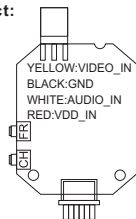

4	Operating Voltage	7.0	12	24	V
5	Supply current	---	220	---	mA
6	Operating Temperature	-10	---	+85	°C
7	Video Band Width	0	---	8.0	MHz
8	Audio carrier Frequency	---	6.5	---	MHz
9	Video Input Level	0.8	1.0	1.2	Vp-p
10	Video Input Impedance	---	75	---	Ohm
11	Audio Input Level	0.5	---	2.0	Vp-p
12	Audio Input Impedance	---	10K	---	Ohm
13	Weight	---	25	---	g
14	Antenna Connector	SMA Connector			
15	Dimensions(L x W x H)	35x45x13mm			

Connect:

Channel Switch

Frequency and channel frequency table

FR	CH	CH							
		CH1	CH2	CH3	CH4	CH5	CH6	CH7	CH8
FR	FR1(A)	5865M	5845M	5825M	5805M	5785M	5765M	5745M	5725M
	FR2(R)	5658M	5695M	5732M	5769M	5806M	5843M	5880M	5917M
	FR3(E)	5705M	5665M	5625M	5645M	5685M	5905M	5925M	5945M
	FR4(F)	5740M	5760M	5780M	5800M	5820M	5840M	5860M	5880M

Application examples

PRODUCT SPECIFICATION

MODE: T600

5.8G 600mW 32 Channel AV Transmitter Module

	Modulate	Wideband FM Modulate				
		Video Format			Units	
		NTSC/PAL				
	Characteristics	Value			Units	
		Min.	Typ.	Max.		
1	Output Impedance	---	50	---	Ohm	
2	Output Power	26	26.5	27	dBm	
3	Fr1 or (A)	Frequency range				
		Channel Frequency				
		CH1	---	5865	---	MHZ
		CH2	---	5845	---	MHZ
		CH3	---	5825	---	MHZ
		CH4	---	5805	---	MHZ
		CH5	---	5785	---	MHZ
		CH6	---	5765	---	MHZ
3	Fr1 or (R)	Channel Frequency				
		CH7	---	5745	---	MHZ
		CH8	---	5725	---	MHZ
		CH1	---	5658	---	MHZ
		CH2	---	5695	---	MHZ
		CH3	---	5732	---	MHZ
		CH4	---	5769	---	MHZ
		CH5	---	5806	---	MHZ
3	Fr1 or (E)	Channel Frequency				
		CH6	---	5843	---	MHZ
		CH7	---	5880	---	MHZ
		CH8	---	5917	---	MHZ
		CH1	---	5705	---	MHZ
		CH2	---	5685	---	MHZ
		CH3	---	5665	---	MHZ
		CH4	---	5645	---	MHZ
3	Fr1 or (F)	Channel Frequency				
		CH5	---	5885	---	MHZ
		CH6	---	5905	---	MHZ
		CH7	---	5925	---	MHZ
		CH8	---	5945	---	MHZ
		CH1	---	5740	---	MHZ
		CH2	---	5760	---	MHZ
		CH3	---	5780	---	MHZ
3	Fr1 or (F)	Channel Frequency				
		CH4	---	5800	---	MHZ
		CH5	---	5820	---	MHZ
		CH6	---	5840	---	MHZ
		CH7	---	5860	---	MHZ
		CH8	---	5880	---	MHZ